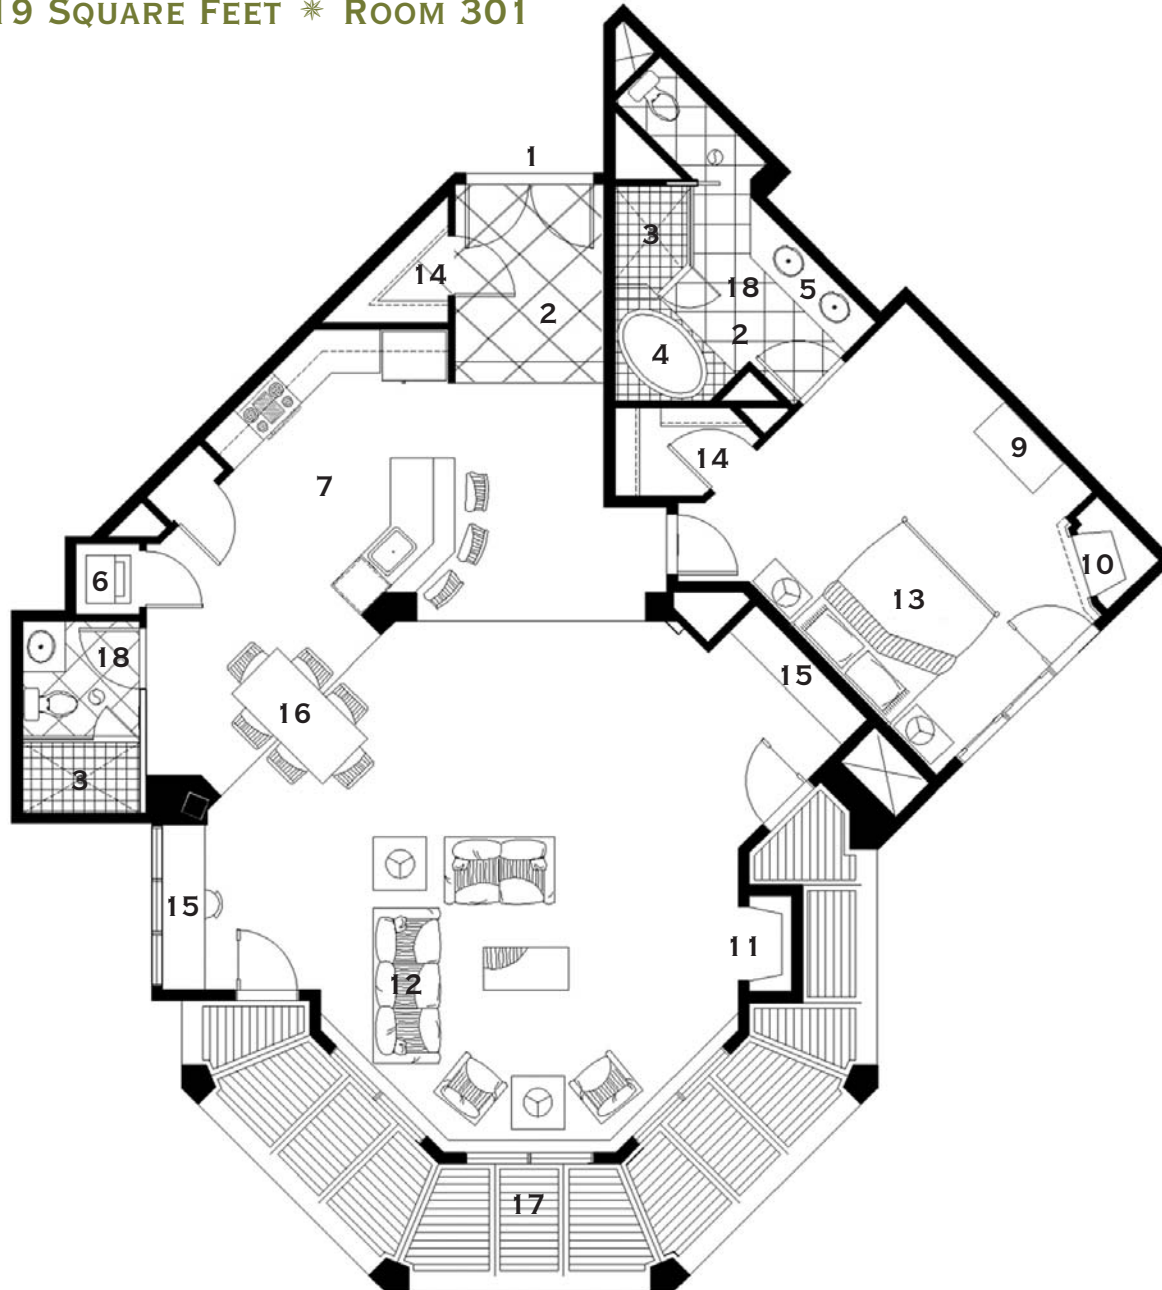

# ONE-BEDROOM SUITE

1,419 SQUARE FEET \* ROOM 301

## SUITE AMENITIES

1. Entry
2. Slate Flooring
3. European Shower
4. Jacuzzi Tub
5. Custom Vanity
6. Stacking Washer and Dryer
7. Kitchen with Sink, Dishwasher, Range, Convection Microwave and Refrigerator
8. TV Stereo Entertainment Cabinet
9. TV Cabinet/Dresser
10. Fireplace
11. Fireplace with TV Above
12. Custom Sleeper Sofa and Love Seat
13. King Size Bed
14. Walk-in Closet
15. Murphy Bed
16. Dining Table
17. Exterior Balcony
18. Bath